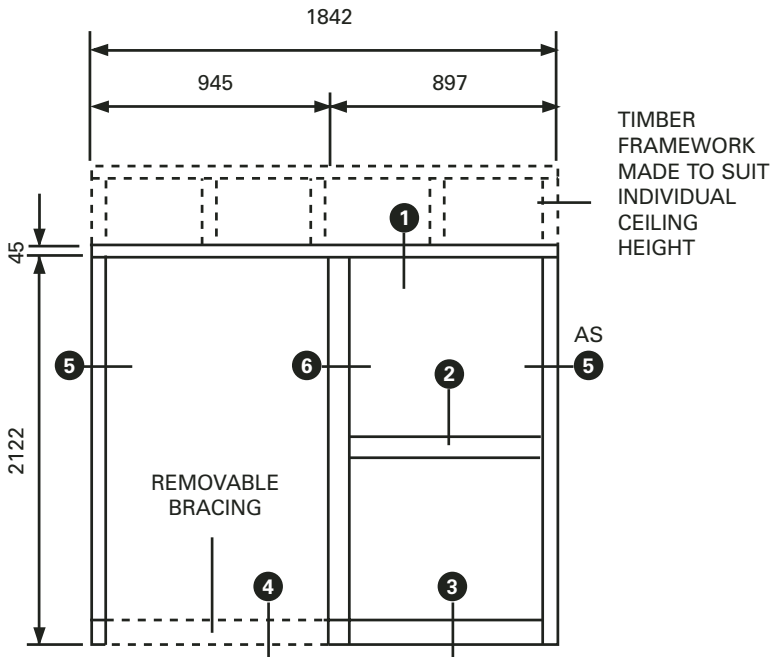

ECLIPSE

TECHNICAL SPECIFICATION

pocket door

SINGLE DOOR - TIMBER FRAMEWORK

ALUMINIUM
BOTTOM GUIDE
95mm LONG

TIMBER FRAMEWORK - VERTICAL SECTION

TIMBER FRAMEWORK - HORIZONTAL SECTION