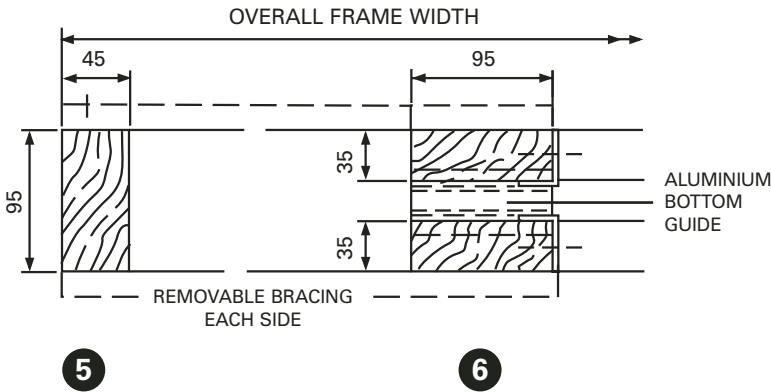

ECLIPSE

TECHNICAL SPECIFICATION

pocket door

SINGLE DOOR - TIMBER FRAMEWORK

ALUMINIUM
BOTTOM GUIDE
95mm LONG

TIMBER FRAMEWORK - VERTICAL SECTION

TIMBER FRAMEWORK - HORIZONTAL SECTION