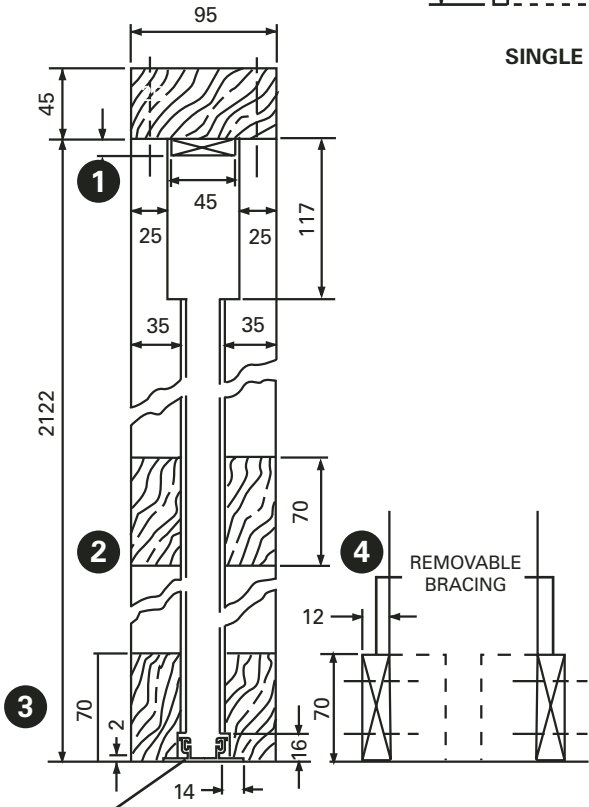

ECLIPSE

TECHNICAL SPECIFICATION

pocket door

SINGLE DOOR - TIMBER FRAMEWORK

ALUMINIUM
BOTTOM GUIDE
95mm LONG

TIMBER FRAMEWORK - VERTICAL SECTION

TIMBER FRAMEWORK - HORIZONTAL SECTION